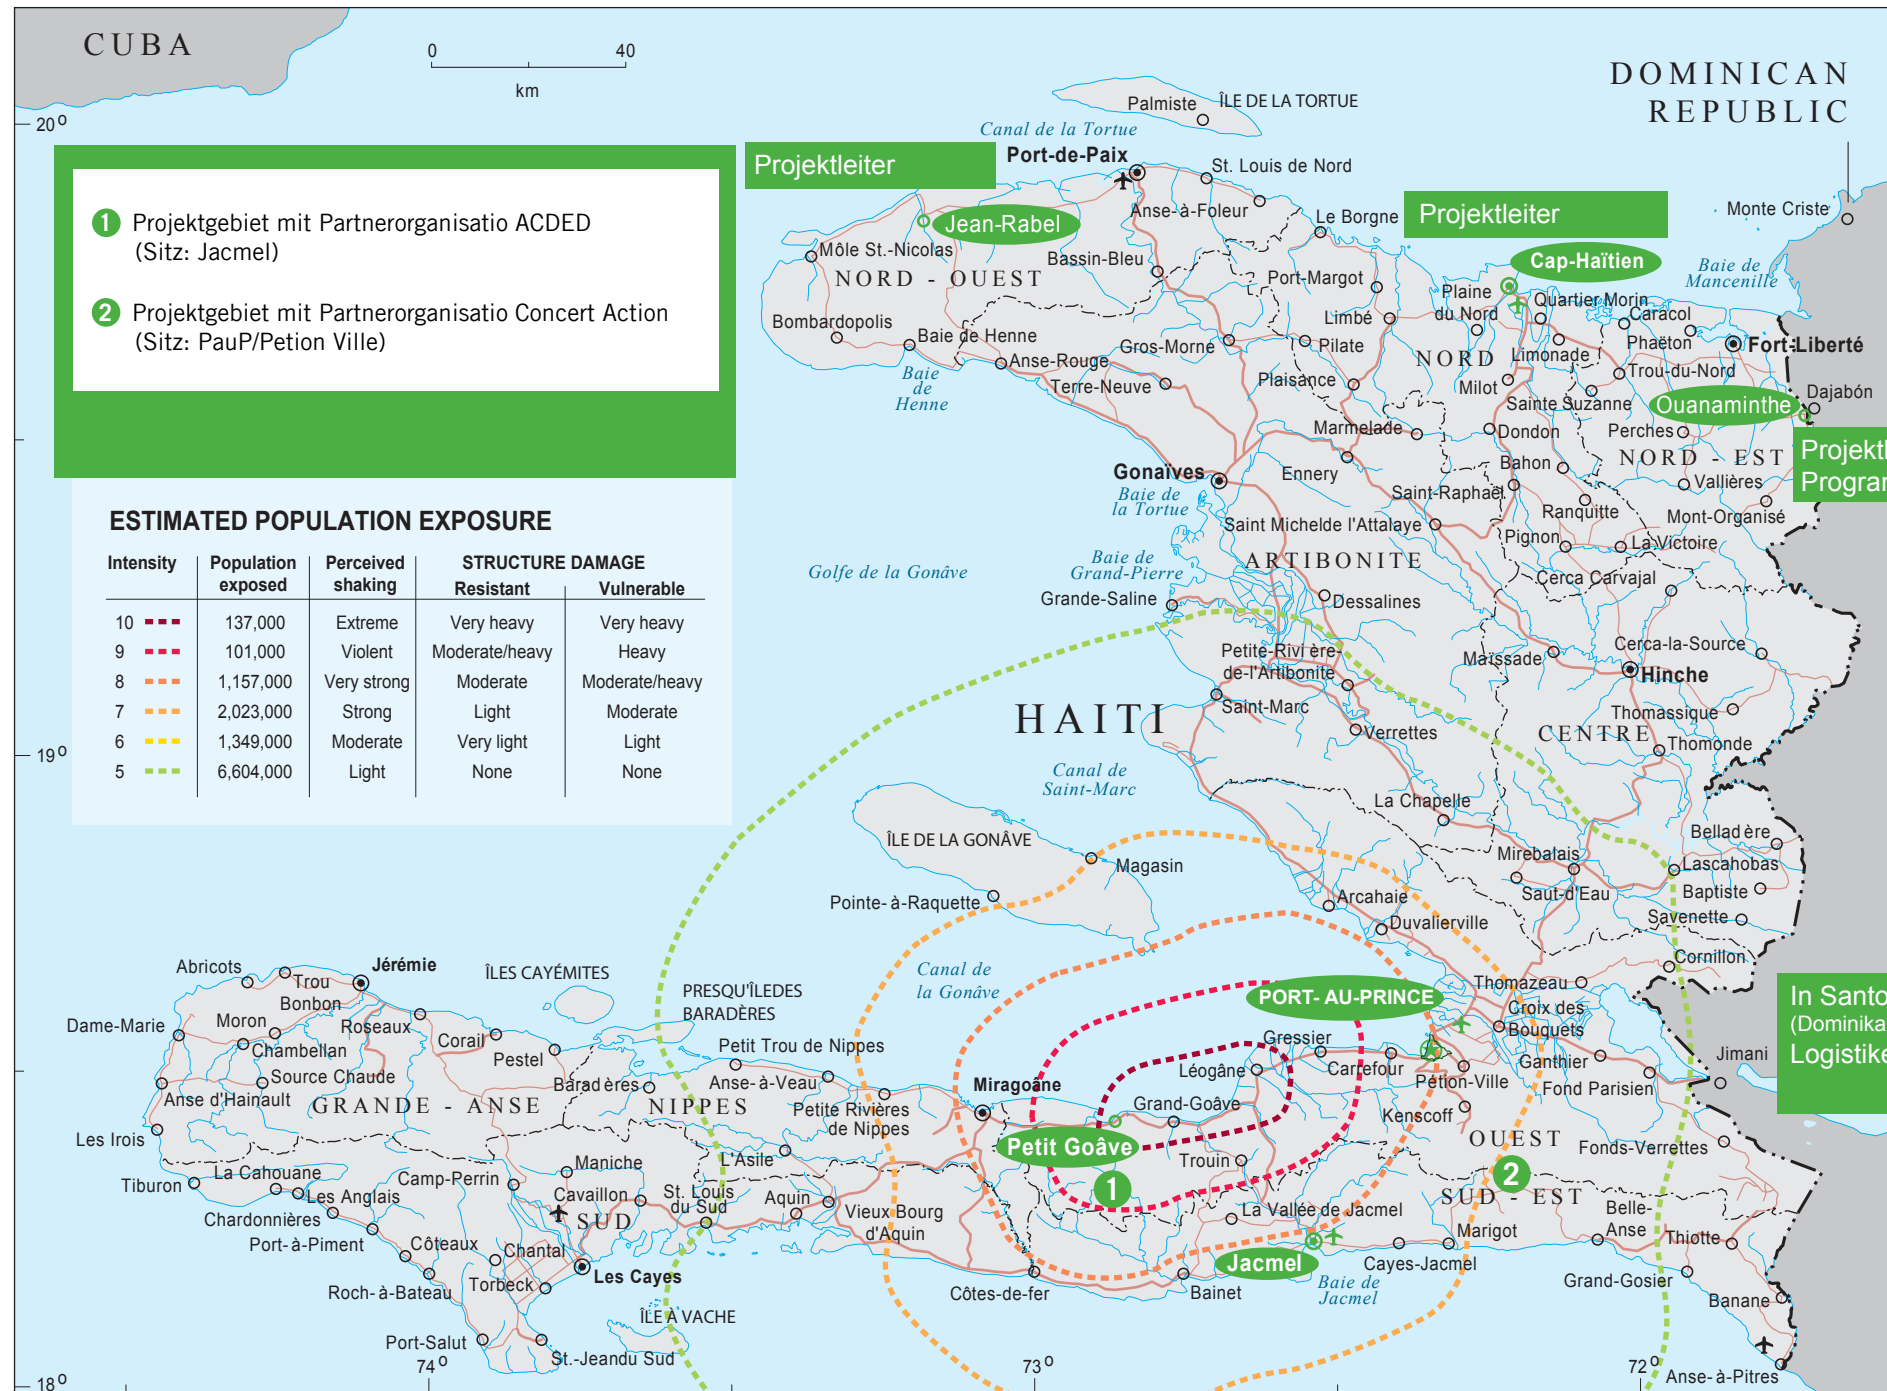

PROJEKTBÜROS DER WELTHUNGERHILFE IN HAITI

SITZ REGIONALBÜRO: PORT AU PRINCE / PETION VILLE

Regionalkoordinator, Programmadministratorin
 Nothilfe-Team: 2 Welthungerhilfe-Mitarbeiter
 2 externe Kurzzeitexperten

Disclaimers: The designations employed and the presentation of material on this map do not imply the expression of any opinion whatsoever on the part of the Secretariat of the United Nations concerning the legal status of any country, territory, city or area or of its authorities, or concerning the delimitation of its frontiers or boundaries. Map data sources: United Nations Cartographic Section and United States Geological Survey